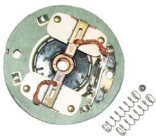

# 6217 (NEW)

(MOTOR/RESERVOIR ONLY)

FITS: B.M.W., MERCRUISER,  
VOLVO PENTA

Includes: Screws,  
gasket & adapter  
Ring Terminal Ends

# TR217

Repair kit

# TAK217

Screws, gasket, adapter