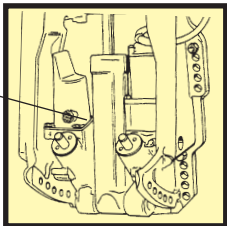

### FITS: MERCURY/MARINER

outboards w/Design II

3 ram, 3 wire trim units

Hollow-hex shaft

### Shaft adaptor and

### O-ring included.

Ring Terminal Ends

**DO NOT  
CUT WIRES**

◀ **Replaces this  
square motor**

**AFT FILL RESERVOIR**