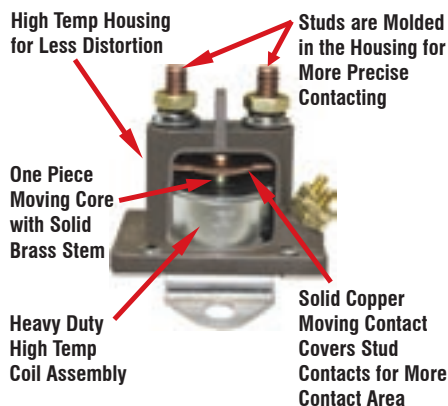

SW109

FITS: MERCURY/FORCE
Isolated base
12 Volt

© ARCO STARTING & CHARGING SPECIALISTS

TOLL FREE 800-722-2720 • PHONE: 850-455-5476 • FAX: 850-453-2630 • WWW.ARCOMARINE.COM